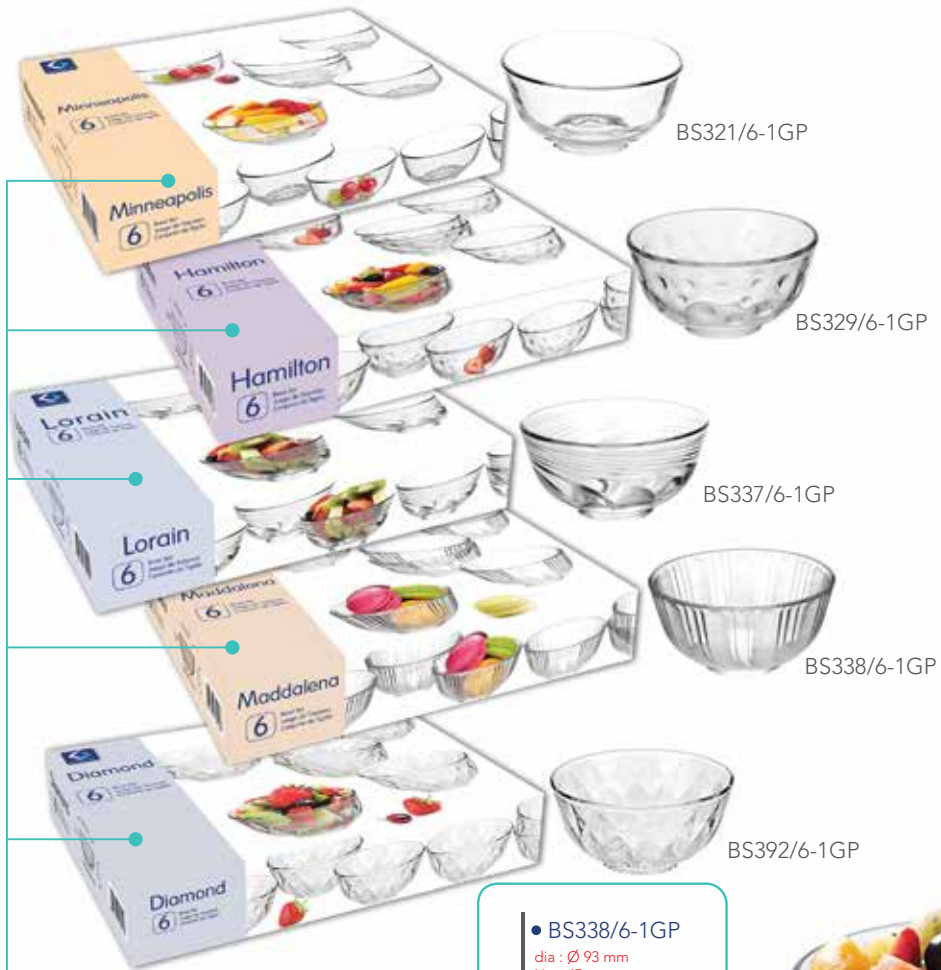

- AT401

dia : Ø 109 mm
H : 34 mm

CBM master : 0.020 m3

BS321/6-1GP

BS329/6-1GP

BS337/6-1GP

BS338/6-1GP

BS392/6-1GP